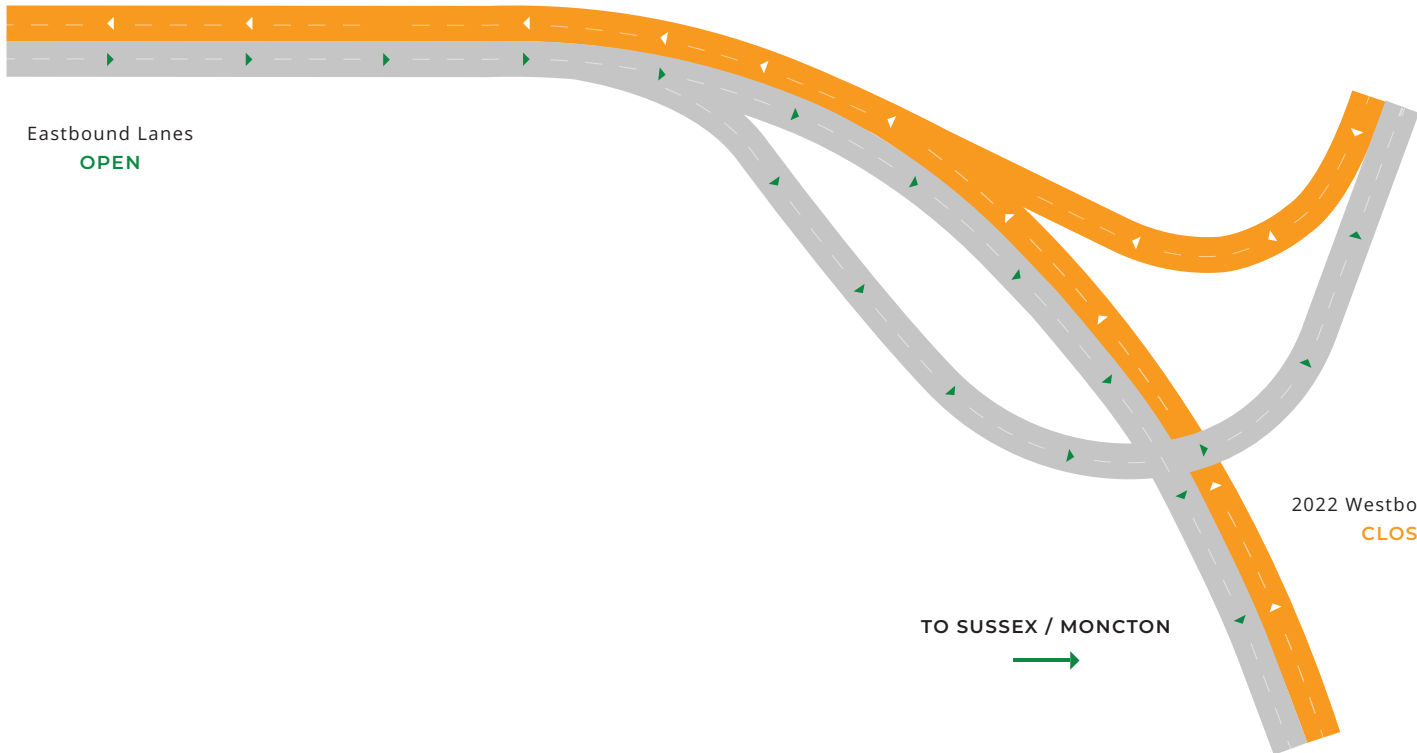

TO ST. STEPHEN

Eastbound Lanes

OPEN

2022 Westbound Lanes

CLOSED

TO SUSSEX / MONCTON