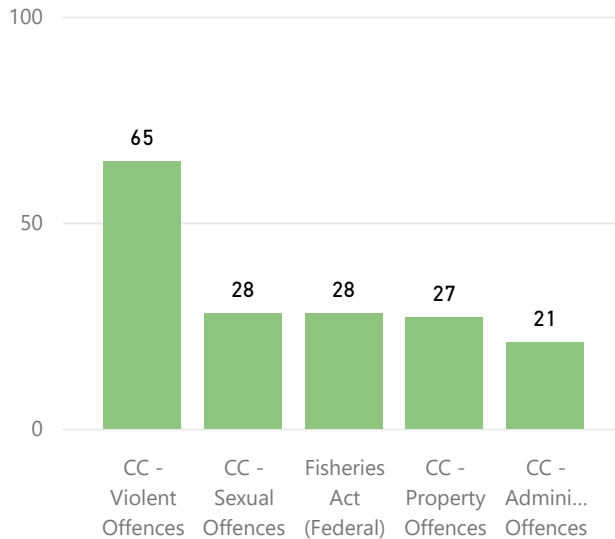

Provincial Court Dashboard - Campbellton Courthouse - 4th Quarter of 2021

Area of Coverage

Charges Resolved - Top 5 Offence Type

Age of Resolved Charges

Outcome of Charges Resolved

Provincial Courtroom Allocations

Courthouse	Active Courtrooms	Total Courtrooms
Campbellton	1	2

Unresolved Charges - Top 5 Offence Type

Age of Unresolved Charges

Quarter's Case Load Performance

Starting Balance	228
+ Charges Laid	148
- Charges Resolved	144
= Ending Balance	232
Difference	4

Court Delays - # of Weeks

Growing Backlog of Charges