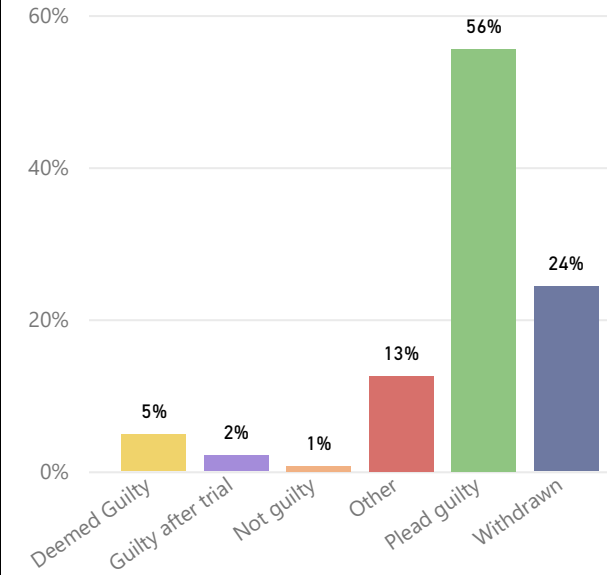

Provincial Court Dashboard - Campbellton Courthouse - 4th Quarter of 2021

Area of Coverage

Charges Resolved - Top 5 Offence Type

Age of Resolved Charges

Outcome of Charges Resolved

Provincial Courtroom Allocations

Courthouse	Active Courtrooms	Total Courtrooms
Campbellton	1	2

Unresolved Charges - Top 5 Offence Type

Age of Unresolved Charges

Quarter's Case Load Performance

Starting Balance	228
+ Charges Laid	148
- Charges Resolved	144
= Ending Balance	232
Difference	4