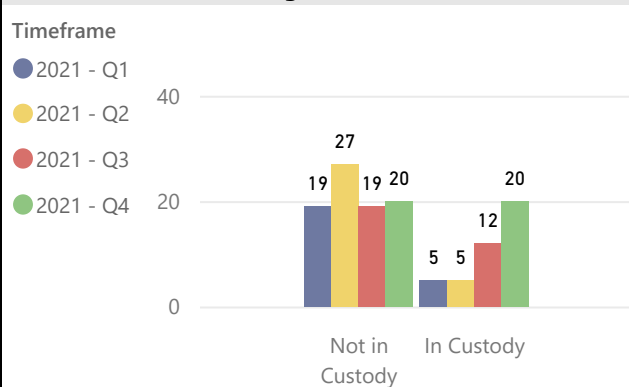

Courthouse	Active Courtrooms	Total Courtrooms
Campbellton	1	2

Unresolved Charges - Top 5 Offence Type

Age of Unresolved Charges

Quarter's Case Load Performance

Starting Balance	228
+ Charges Laid	148
- Charges Resolved	144
= Ending Balance	232
Difference	4

Court Delays - # of Weeks

Growing Backlog of Charges