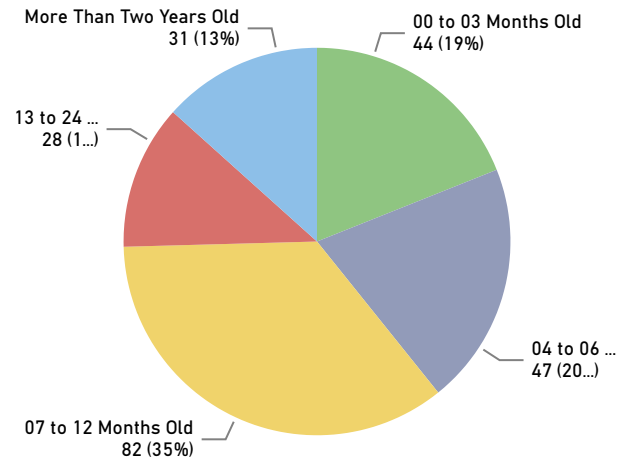

Provincial Court Dashboard - Campbellton Courthouse - 4th Quarter of 2021

Area of Coverage

Charges Resolved - Top 5 Offence Type

Age of Resolved Charges

Outcome of Charges Resolved

Provincial Courtroom Allocations

Courthouse	Active Courtrooms	Total Courtrooms
Campbellton	1	2

Unresolved Charges - Top 5 Offence Type

Age of Unresolved Charges

Quarter's Case Load Performance

Starting Balance	228
+ Charges Laid	148
- Charges Resolved	144
= Ending Balance	232
Difference	4

Court Delays - # of Weeks

Growing Backlog of Charges