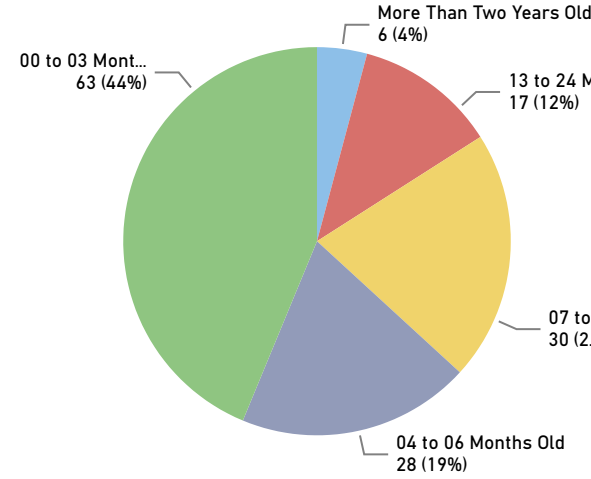

Provincial Court Dashboard - Campbellton Courthouse - 4th Quarter of 2021

Area of Coverage

Charges Resolved - Top 5 Offence Type

Age of Resolved Charges

Outcome of Charges Resolved

Provincial Courtroom Allocations

Courthouse	Active Courtrooms	Total Courtrooms
Campbellton	1	2

Unresolved Charges - Top 5 Offence Type

Age of Unresolved Charges

Quarter's Case Load Performance

Starting Balance	228
+ Charges Laid	148
- Charges Resolved	144
= Ending Balance	232
Difference	4