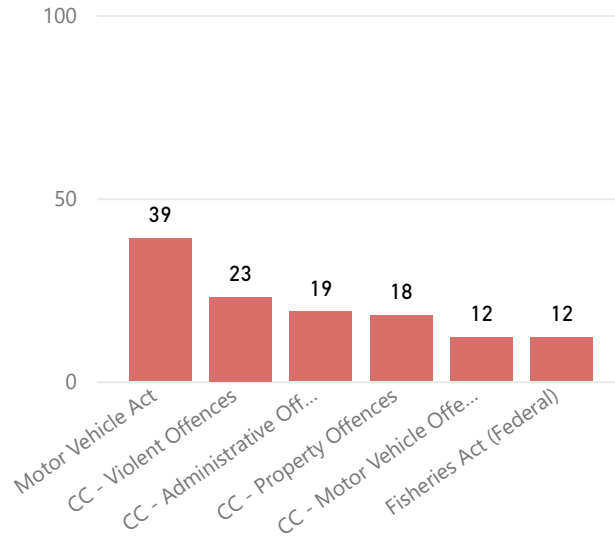

Provincial Court Dashboard - Campbellton Courthouse - 4th Quarter of 2021

Area of Coverage

Charges Resolved - Top 5 Offence Type

Age of Resolved Charges

Outcome of Charges Resolved

Provincial Courtroom Allocations

Courthouse	Active Courtrooms	Total Courtrooms
Campbellton	1	2

Unresolved Charges - Top 5 Offence Type

Age of Unresolved Charges

Quarter's Case Load Performance

Starting Balance	228
+ Charges Laid	148
- Charges Resolved	144
= Ending Balance	232
Difference	4

Court Delays - # of Weeks

Growing Backlog of Charges