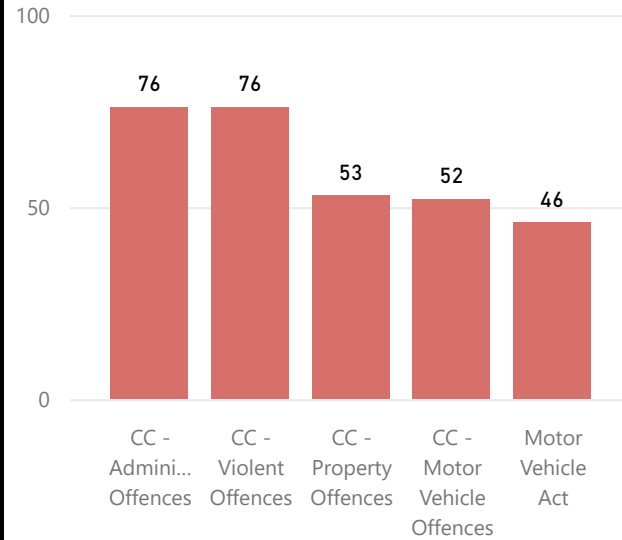

# Provincial Court Dashboard - Bathurst Courthouse - 4th Quarter of 2021

## Area of Coverage

## Age of Resolved Charges

## Court Delays - # of Weeks

**Decreasing Backlog of Charges**