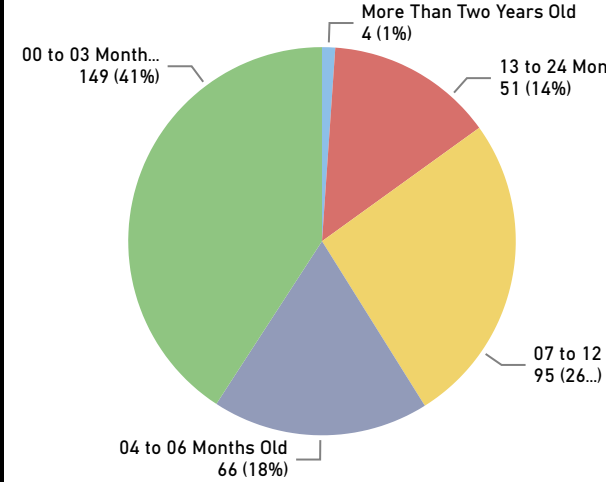

Age of Resolved Charges