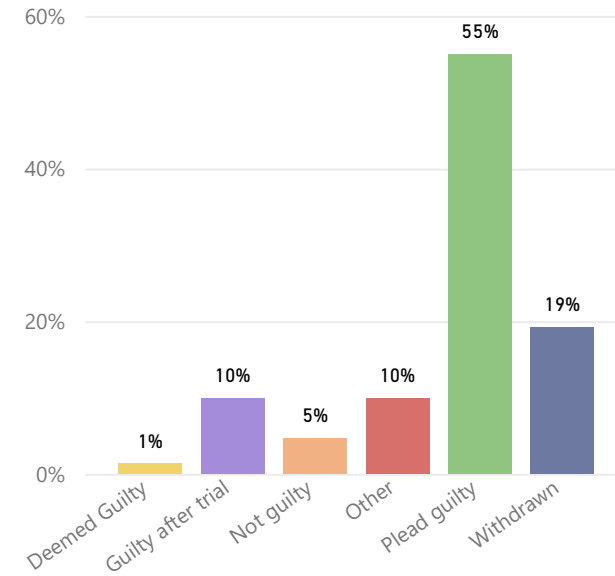

Provincial Court Dashboard - Campbellton Courthouse - 1st Quarter of 2022

Area of Coverage

Charges Resolved - Top 5 Offence Type

Age of Resolved Charges

Outcome of Charges Resolved

PC Courtroom Allocations

Courthouse	Active Courtrooms	Total Courtrooms
Campbellton	1	2

Unresolved Charges - Top 5 Offence Type

Age of Unresolved Charges

Quarter's Case Load Performance

Starting Balance	237
+ Charges Laid	131
- Charges Resolved	151
= Ending Balance	217
Difference	-20