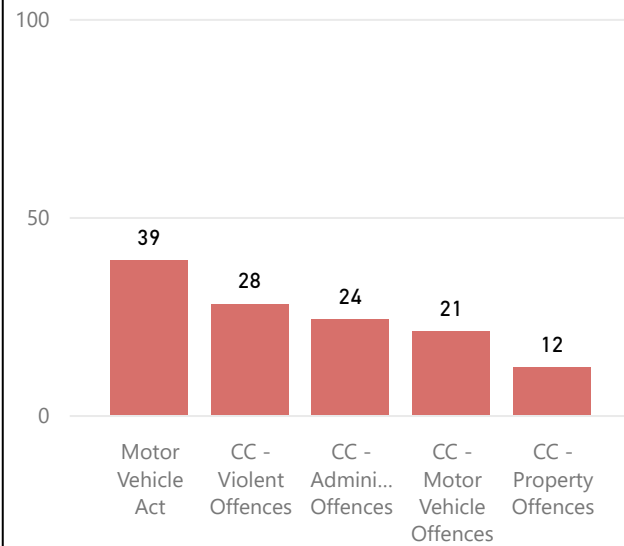

Provincial Court Dashboard - Campbellton Courthouse - 1st Quarter of 2022

Area of Coverage

Charges Resolved - Top 5 Offence Type

Age of Resolved Charges

Outcome of Charges Resolved

PC Courtroom Allocations

Courthouse	Active Courtrooms	Total Courtrooms
Campbellton	1	2

Unresolved Charges - Top 5 Offence Type

Age of Unresolved Charges

Quarter's Case Load Performance

Starting Balance	237
+ Charges Laid	131
- Charges Resolved	151
= Ending Balance	217
Difference	-20

Decreasing Backlog of Charges

Court Delays - # of Weeks