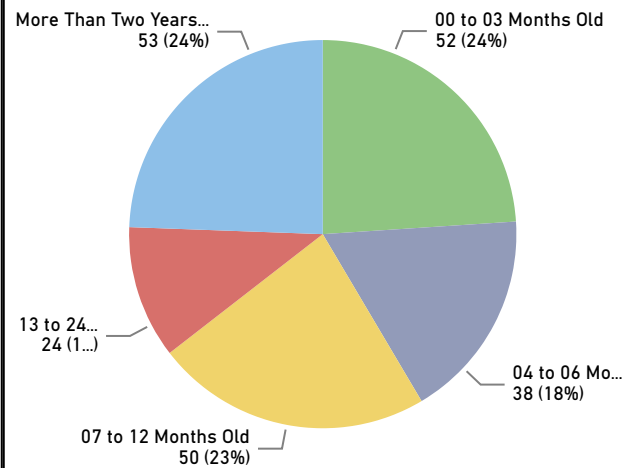

Provincial Court Dashboard - Campbellton Courthouse - 1st Quarter of 2022

Area of Coverage

Charges Resolved - Top 5 Offence Type

Age of Resolved Charges

Outcome of Charges Resolved

PC Courtroom Allocations

Courthouse	Active Courtrooms	Total Courtrooms
Campbellton	1	2

Unresolved Charges - Top 5 Offence Type

Age of Unresolved Charges

Quarter's Case Load Performance

Starting Balance	237
+ Charges Laid	131
- Charges Resolved	151
= Ending Balance	217
Difference	-20