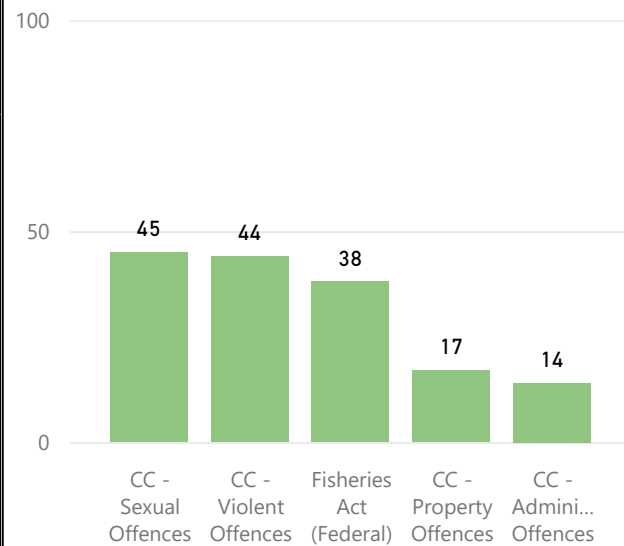

Provincial Court Dashboard - Campbellton Courthouse - 1st Quarter of 2022

Area of Coverage

Charges Resolved - Top 5 Offence Type

Age of Resolved Charges

Outcome of Charges Resolved

PC Courtroom Allocations

Courthouse	Active Courtrooms	Total Courtrooms
Campbellton	1	2

Unresolved Charges - Top 5 Offence Type

Age of Unresolved Charges

Quarter's Case Load Performance

Starting Balance	237
+ Charges Laid	131
- Charges Resolved	151
= Ending Balance	217
Difference	-20

Decreasing Backlog of Charges

Court Delays - # of Weeks