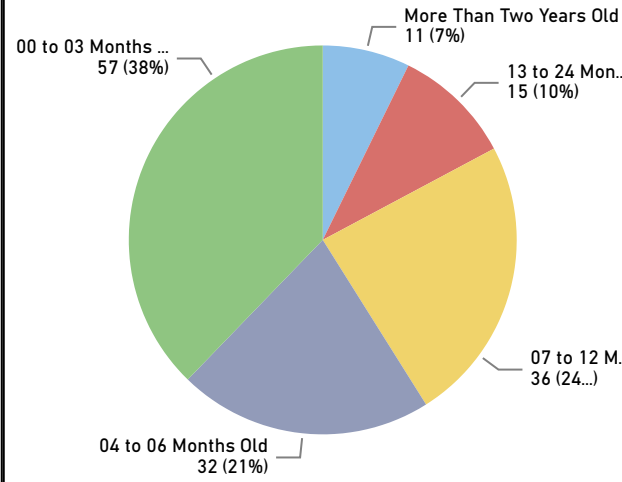

Provincial Court Dashboard - Campbellton Courthouse - 1st Quarter of 2022

Area of Coverage

Charges Resolved - Top 5 Offence Type

Age of Resolved Charges

Outcome of Charges Resolved

PC Courtroom Allocations

Courthouse	Active Courtrooms	Total Courtrooms
Campbellton	1	2

Unresolved Charges - Top 5 Offence Type

Age of Unresolved Charges

Quarter's Case Load Performance

Starting Balance	237
+ Charges Laid	131
- Charges Resolved	151
= Ending Balance	217
Difference	-20