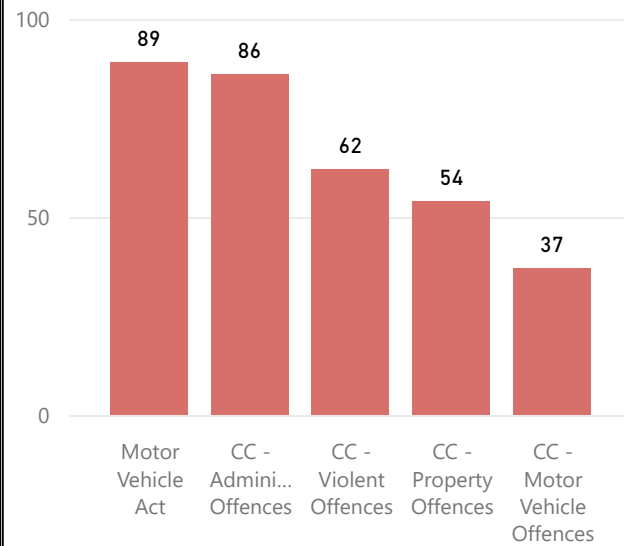

Provincial Court Dashboard - Bathurst Courthouse - 1st Quarter of 2022

Area of Coverage

Charges Resolved - Top 5 Offence Type

Age of Resolved Charges

Outcome of Charges Resolved

PC Courtroom Allocations

Courthouse	Active Courtrooms	Total Courtrooms
Bathurst	2	2

Unresolved Charges - Top 5 Offence Type

Age of Unresolved Charges

Quarter's Case Load Performance

Starting Balance	569
+ Charges Laid	394
- Charges Resolved	406
= Ending Balance	557
Difference	-12

Court Delays - # of Weeks