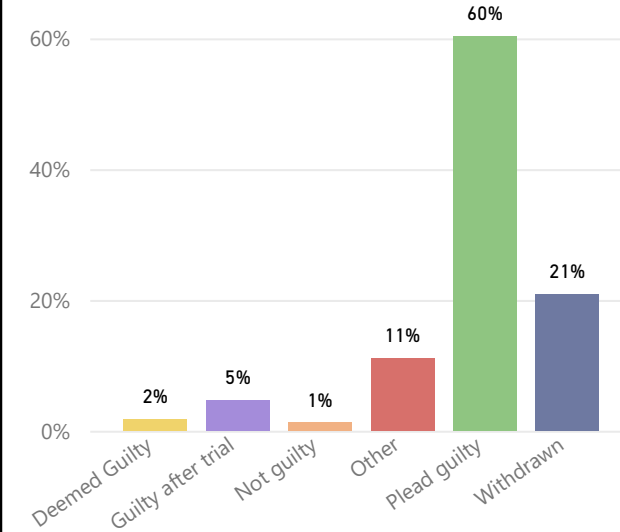

Provincial Court Dashboard - Bathurst Courthouse - 1st Quarter of 2022

Area of Coverage

Charges Resolved - Top 5 Offence Type

Age of Resolved Charges

Outcome of Charges Resolved

PC Courtroom Allocations

Courthouse	Active Courtrooms	Total Courtrooms
Bathurst	2	2

Unresolved Charges - Top 5 Offence Type

Age of Unresolved Charges

Quarter's Case Load Performance

Starting Balance	569
+ Charges Laid	394
- Charges Resolved	406
= Ending Balance	557
Difference	-12

Court Delays - # of Weeks