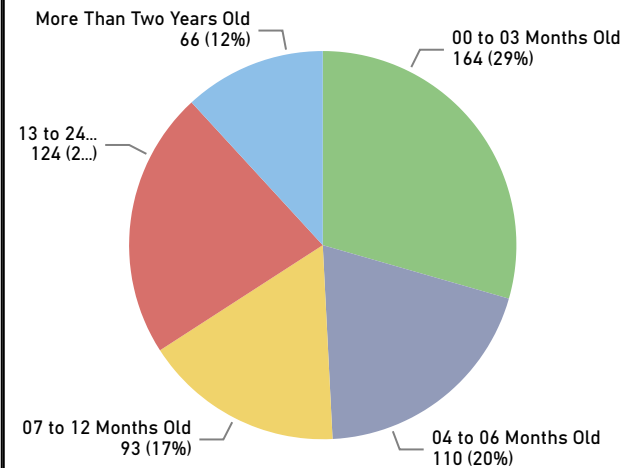

Provincial Court Dashboard - Bathurst Courthouse - 1st Quarter of 2022

Area of Coverage

Charges Resolved - Top 5 Offence Type

Age of Resolved Charges

Outcome of Charges Resolved

PC Courtroom Allocations

Courthouse	Active Courtrooms	Total Courtrooms
Bathurst	2	2

Unresolved Charges - Top 5 Offence Type

Age of Unresolved Charges

Quarter's Case Load Performance

Starting Balance	569
+ Charges Laid	394
- Charges Resolved	406
= Ending Balance	557
Difference	-12

Court Delays - # of Weeks