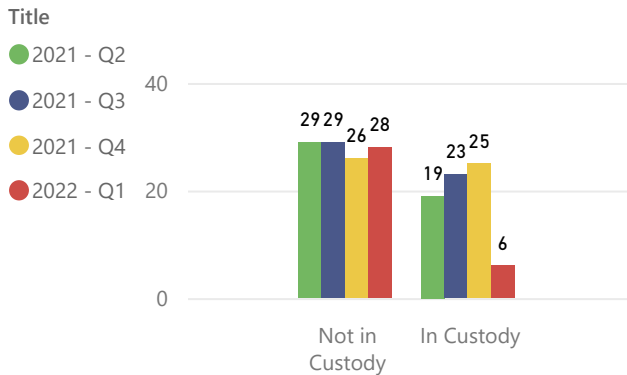

Unresolved Charges - Top 5 Offence Type

Age of Unresolved Charges

Quarter's Case Load Performance

Starting Balance	569
+ Charges Laid	394
- Charges Resolved	406
= Ending Balance	557
Difference	-12

Court Delays - # of Weeks