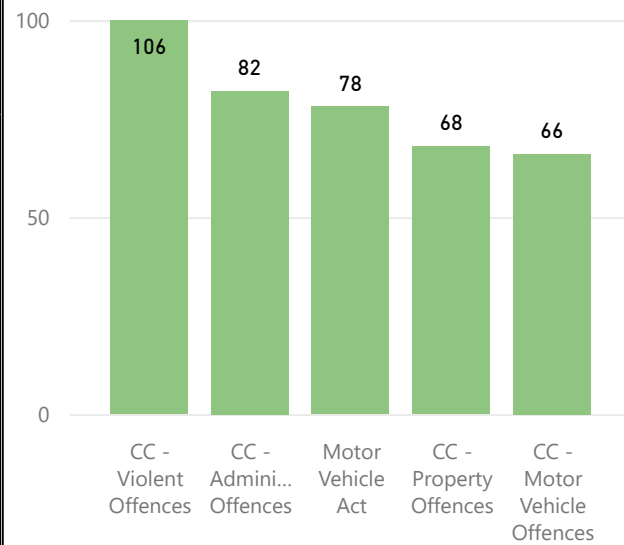

Provincial Court Dashboard - Bathurst Courthouse - 1st Quarter of 2022

Area of Coverage

Charges Resolved - Top 5 Offence Type

Age of Resolved Charges

Outcome of Charges Resolved

PC Courtroom Allocations

Courthouse	Active Courtrooms	Total Courtrooms
Bathurst	2	2

Unresolved Charges - Top 5 Offence Type

Age of Unresolved Charges

Quarter's Case Load Performance

Starting Balance	569
+ Charges Laid	394
- Charges Resolved	406
= Ending Balance	557
Difference	-12

Court Delays - # of Weeks