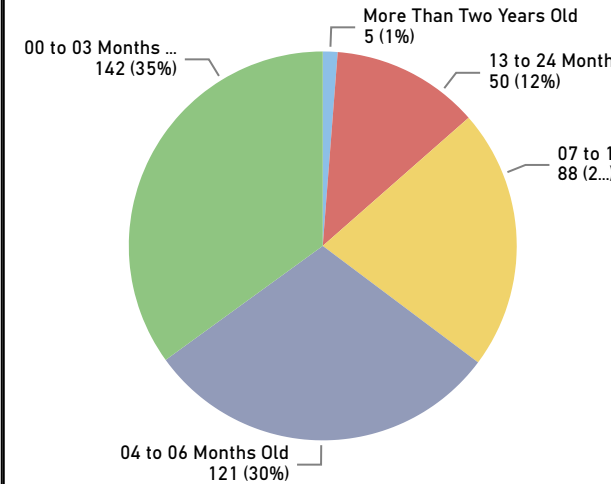

Provincial Court Dashboard - Bathurst Courthouse - 1st Quarter of 2022

Area of Coverage

Charges Resolved - Top 5 Offence Type

Age of Resolved Charges

Outcome of Charges Resolved

PC Courtroom Allocations

Courthouse	Active Courtrooms	Total Courtrooms
Bathurst	2	2

Unresolved Charges - Top 5 Offence Type

Age of Unresolved Charges

Quarter's Case Load Performance

Starting Balance	569
+ Charges Laid	394
- Charges Resolved	406
= Ending Balance	557
Difference	-12

Court Delays - # of Weeks