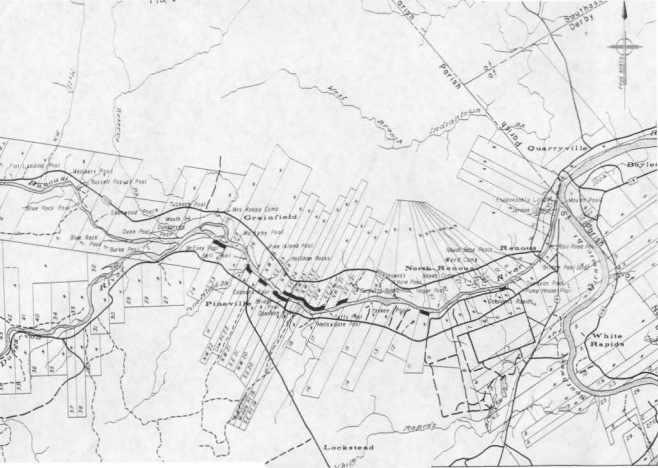

*RENOUS RIVER*

÷ *KEY MAP* ÷

RENOUS RIVER PLAN

### RENOUS RIVER PLAN 5.

Plan showing Crown Open Water in front of which public angling is permitted DEPT. NATURAL RESOURCES PROTECTION

#### LEGEND

- Freehold or Private +
- Main Roads ———
- Crown Open Waters [Symbol]
- Forest Roads [Symbol]
- Trails [Symbol]

SCALE 0 50 100 150

Plan 7

PLASTER

ROCK

RENOUS

GAME