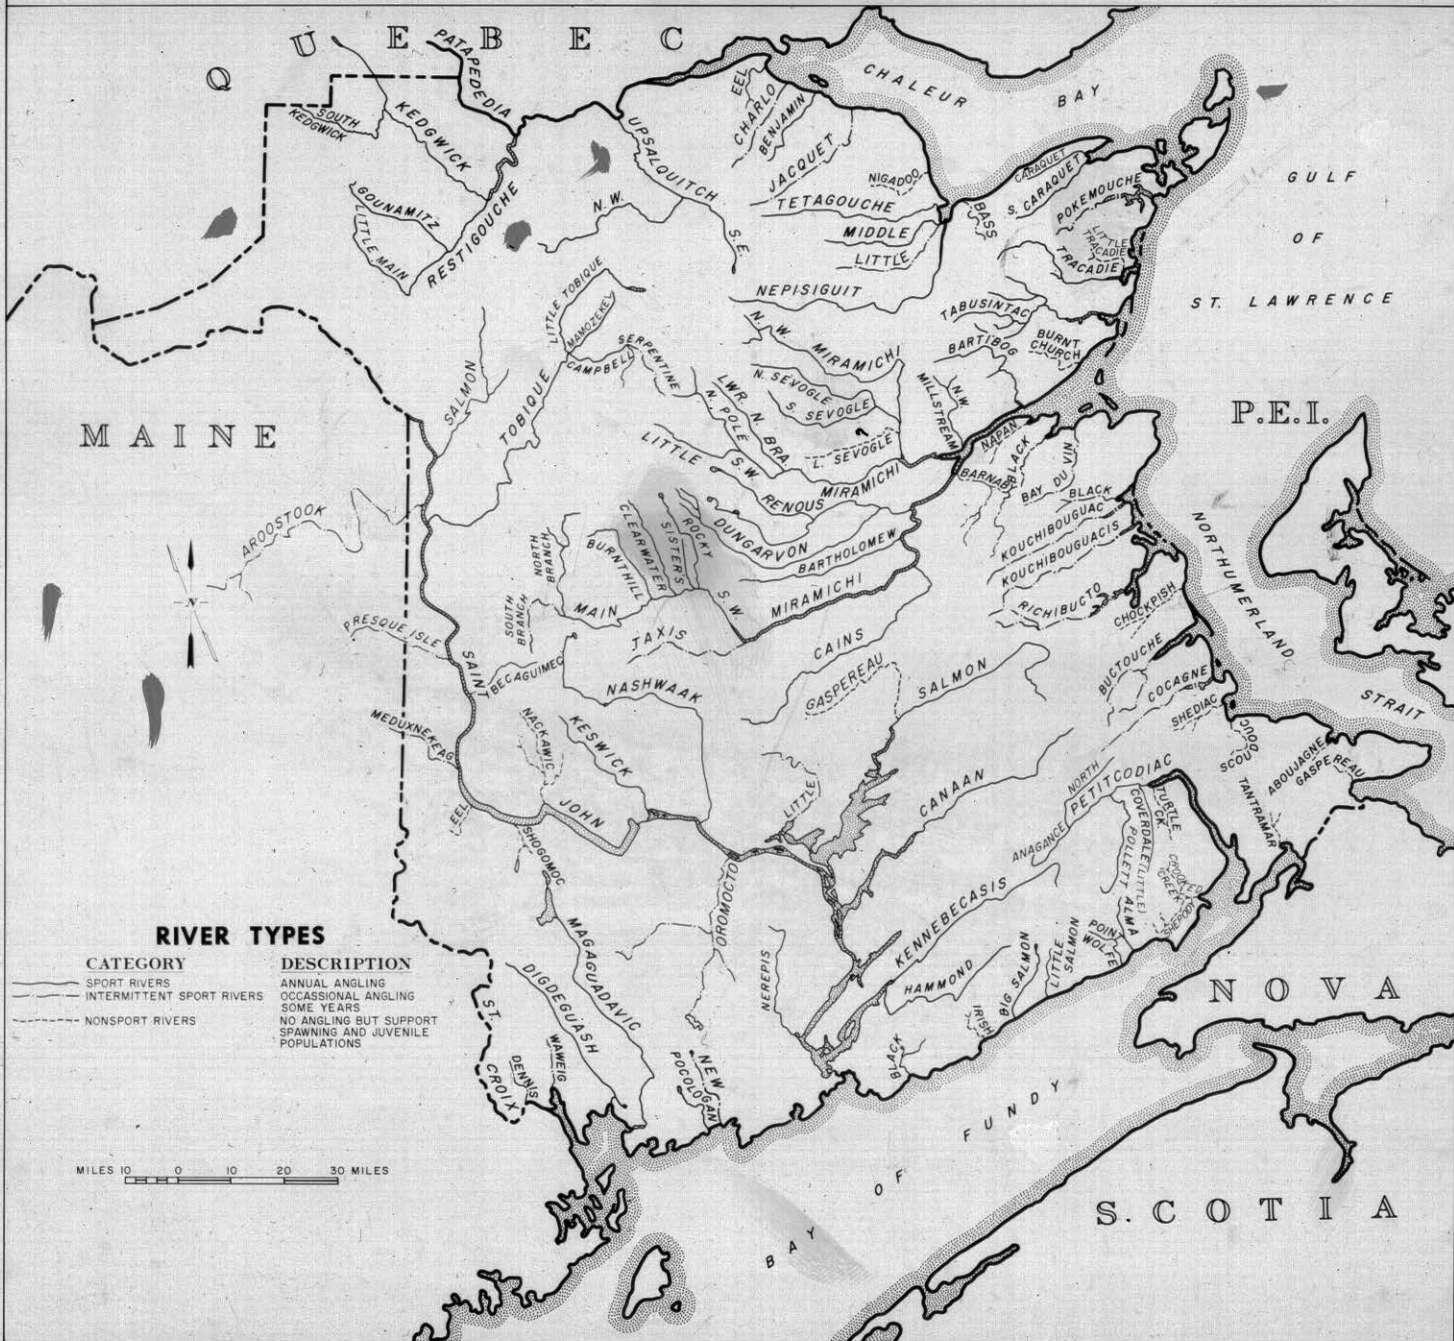

ATLANTIC SALMON RIVERS OF NEW BRUNSWICK

RIVER TYPES

CATEGORY

- SPORT RIVERS
- - - INTERMITTENT SPORT RIVERS
- NONSPORT RIVERS

DESCRIPTION

- ANNUAL ANGLING
- OCCASIONAL ANGLING
SOME YEARS
- NO ANGLING BUT SUPPORT
SPAWNING AND JUVENILE
POPULATIONS

MILES 10 0 10 20 30 MILES