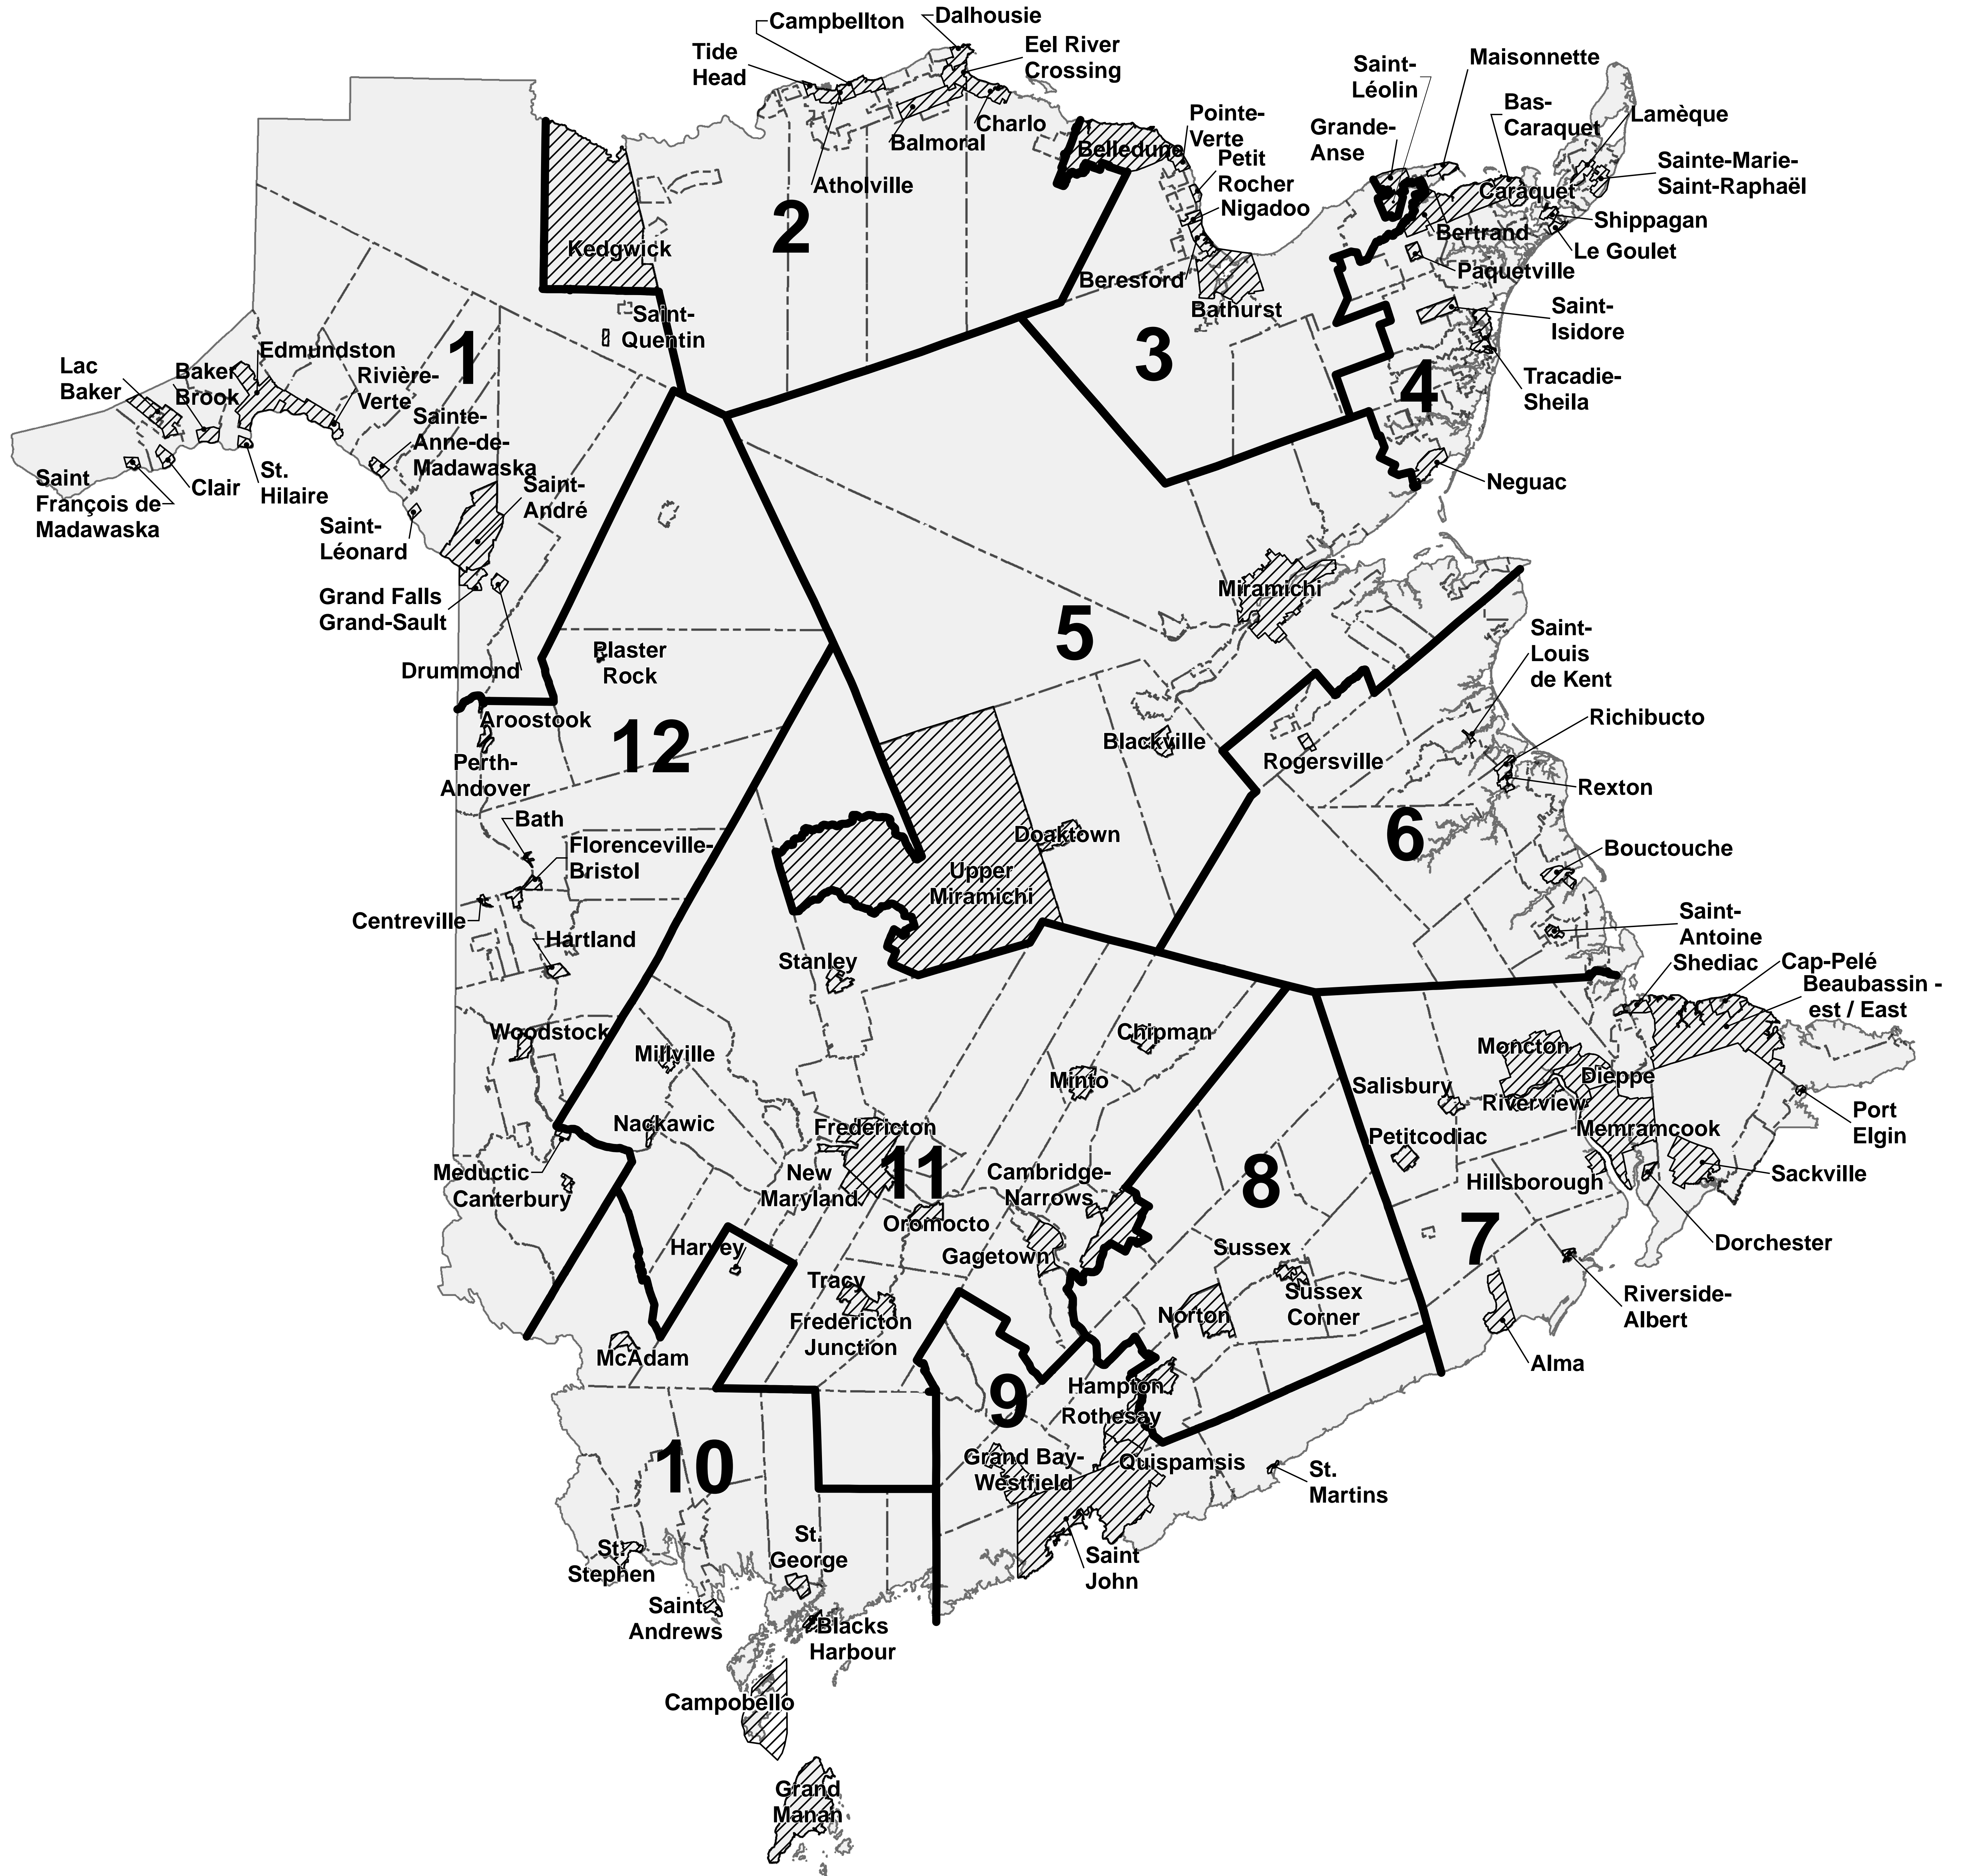

Regional Service Commissions Commissions de services régionaux

- Regional Service Commissions /
Commissions de services régionaux
- ▨ Municipalities and Rural Communities /
Municipalités et Communautés rurales
- - - Local Service Districts /
District de services locaux

New  Nouveau
Brunswick

NAD83 (CSRS) - NB Stereographic Double
19/10/2012