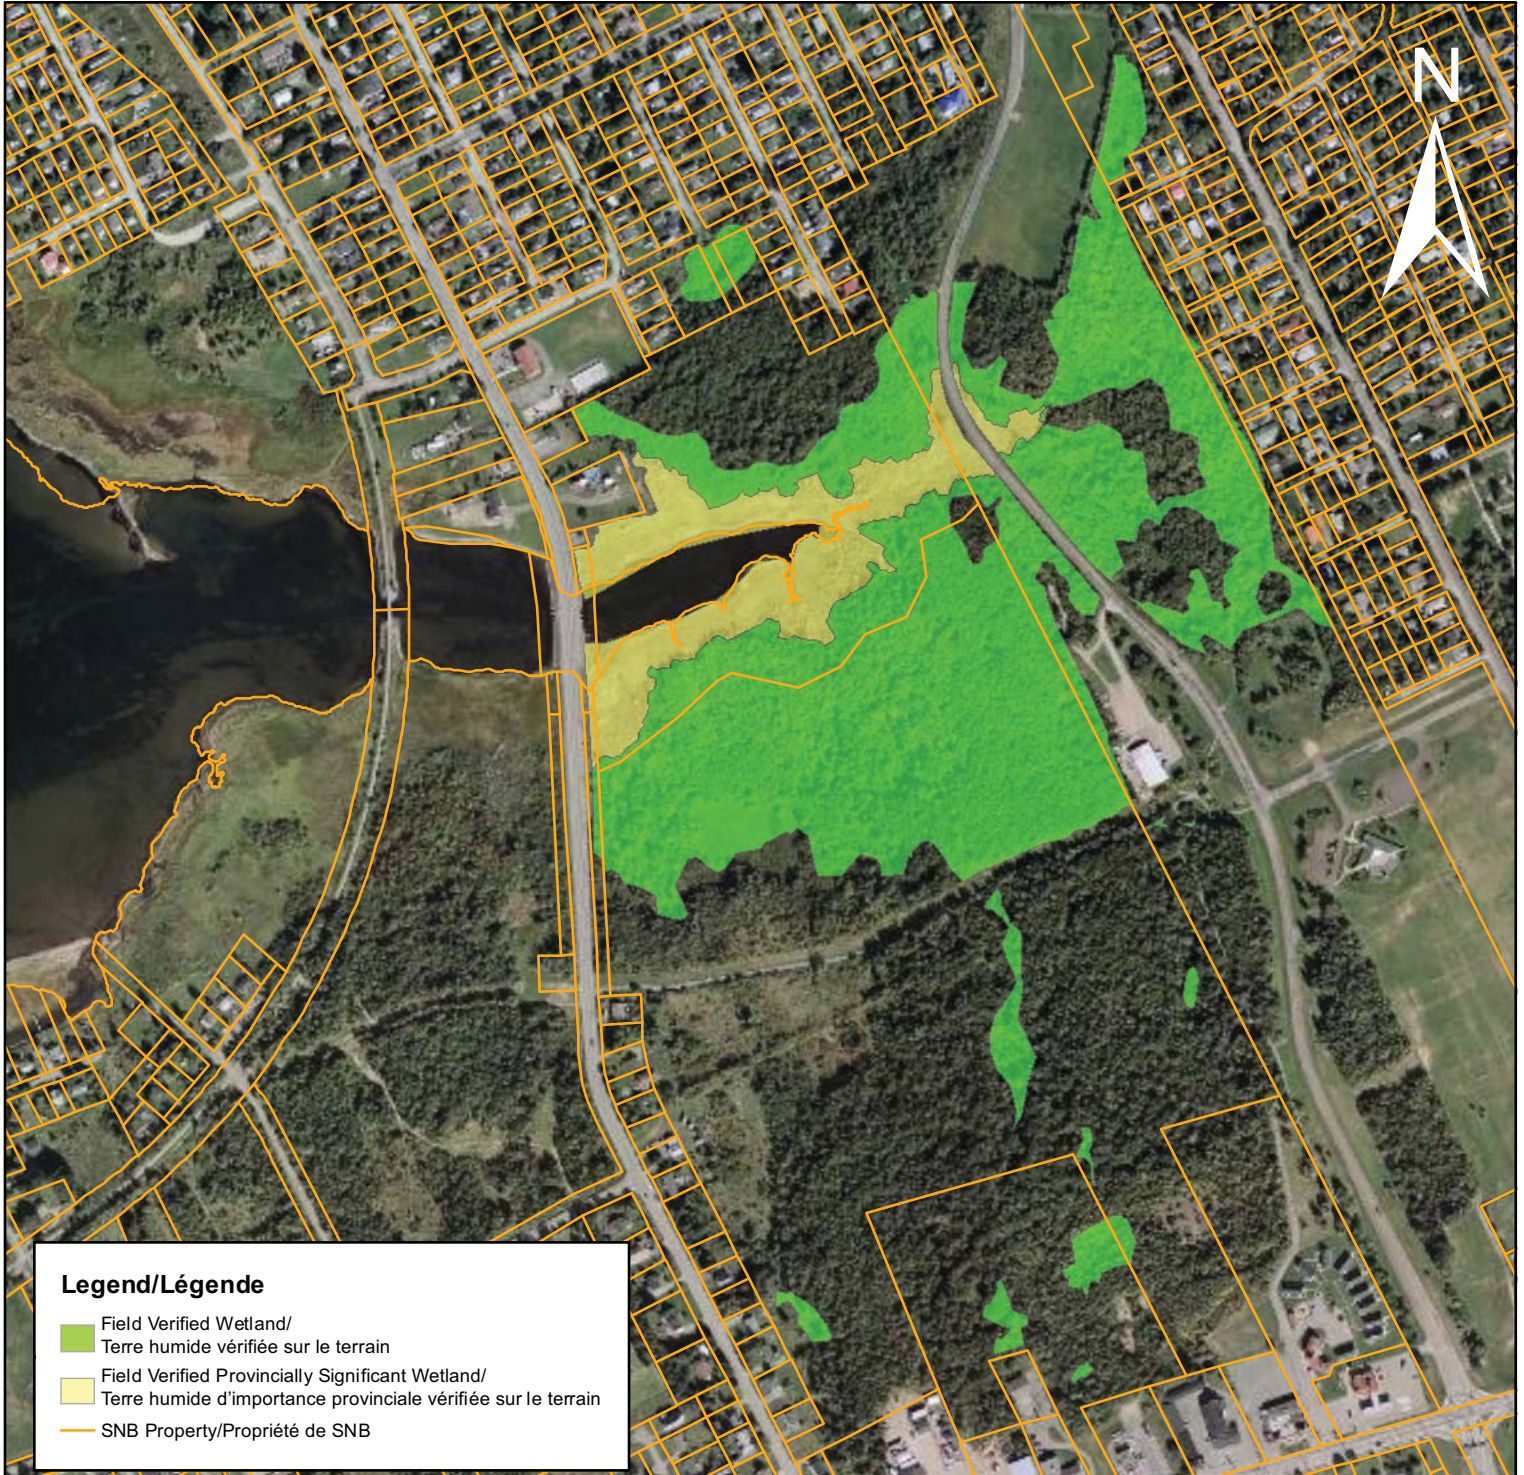

# Field verified wetland boundaries Limites des terres humides vérifiées sur le terrain

**Legend/Légende**

- Field Verified Wetland/  
Terre humide vérifiée sur le terrain
- Field Verified Provincially Significant Wetland/  
Terre humide d'importance provinciale vérifiée sur le terrain
- SNB Property/Propriété de SNB

Environment and Local Government (ELG)  
Environnement et Gouvernements locaux (EGL) 0 60 120 240 Meters/mètres 2017/08/01

While this map may not be free from error or omission, care has been taken to ensure the best possible quality. ELG makes no representations or warranties, either expressed or implied, as to the accuracy of the information presented on this map and the client assumes the entire risk as to the use of any or all information.