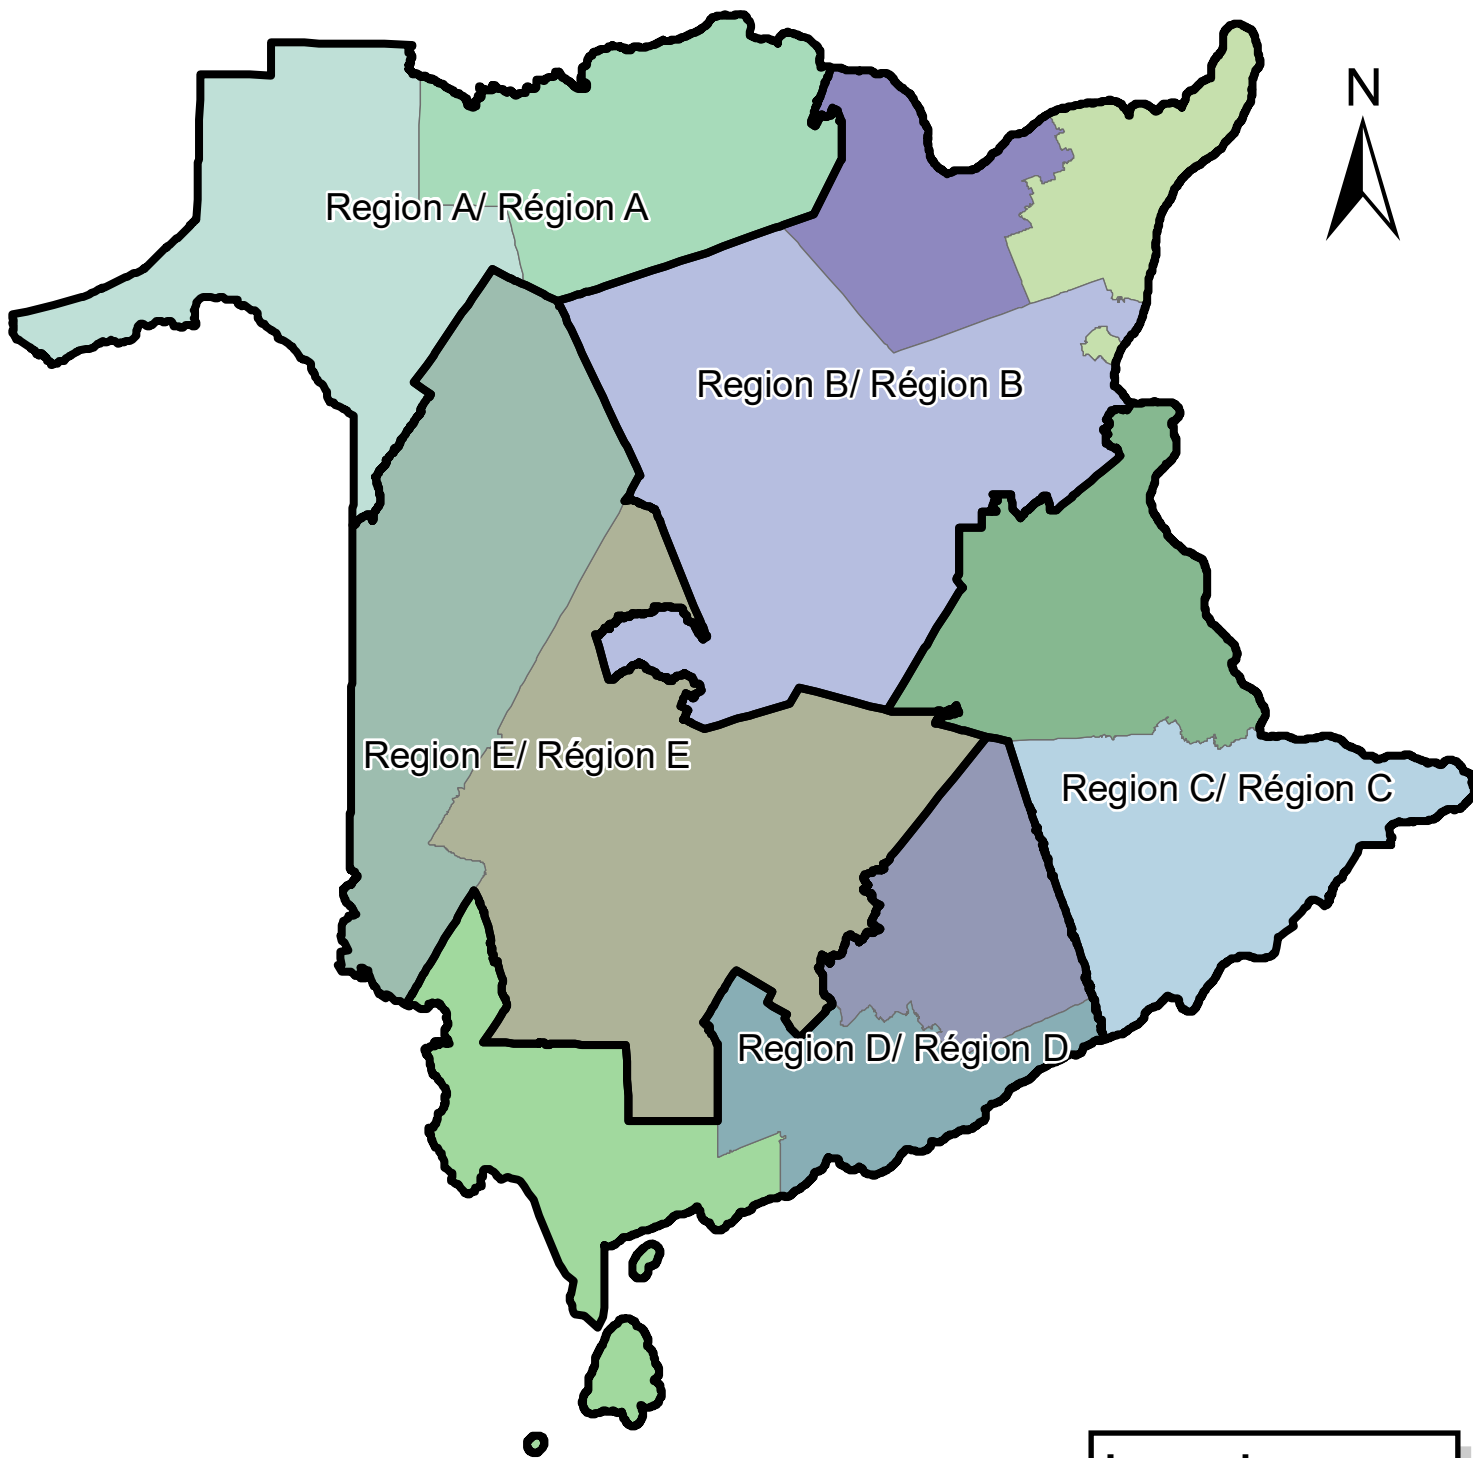

Assessment and Planning Appeal Board Regions Régions de la commission d'appel en matière d'évaluation et d'urbanisme

Environment and Local Government (ELG)
Environnement et Gouvernements locaux (EGL)

Date: 2022/06/10

While this map may not be free from error or omission, care has been taken to ensure the best possible quality. ELG makes no representations or warranties, either expressed or implied, as to the accuracy of the information presented on this map and the client assumes the entire risk as to the use of any or all information.

Reference System: North American Datum 1983 (CSRS) Map Projection: New Brunswick Double Stereographic Ellipsoid: GRS80